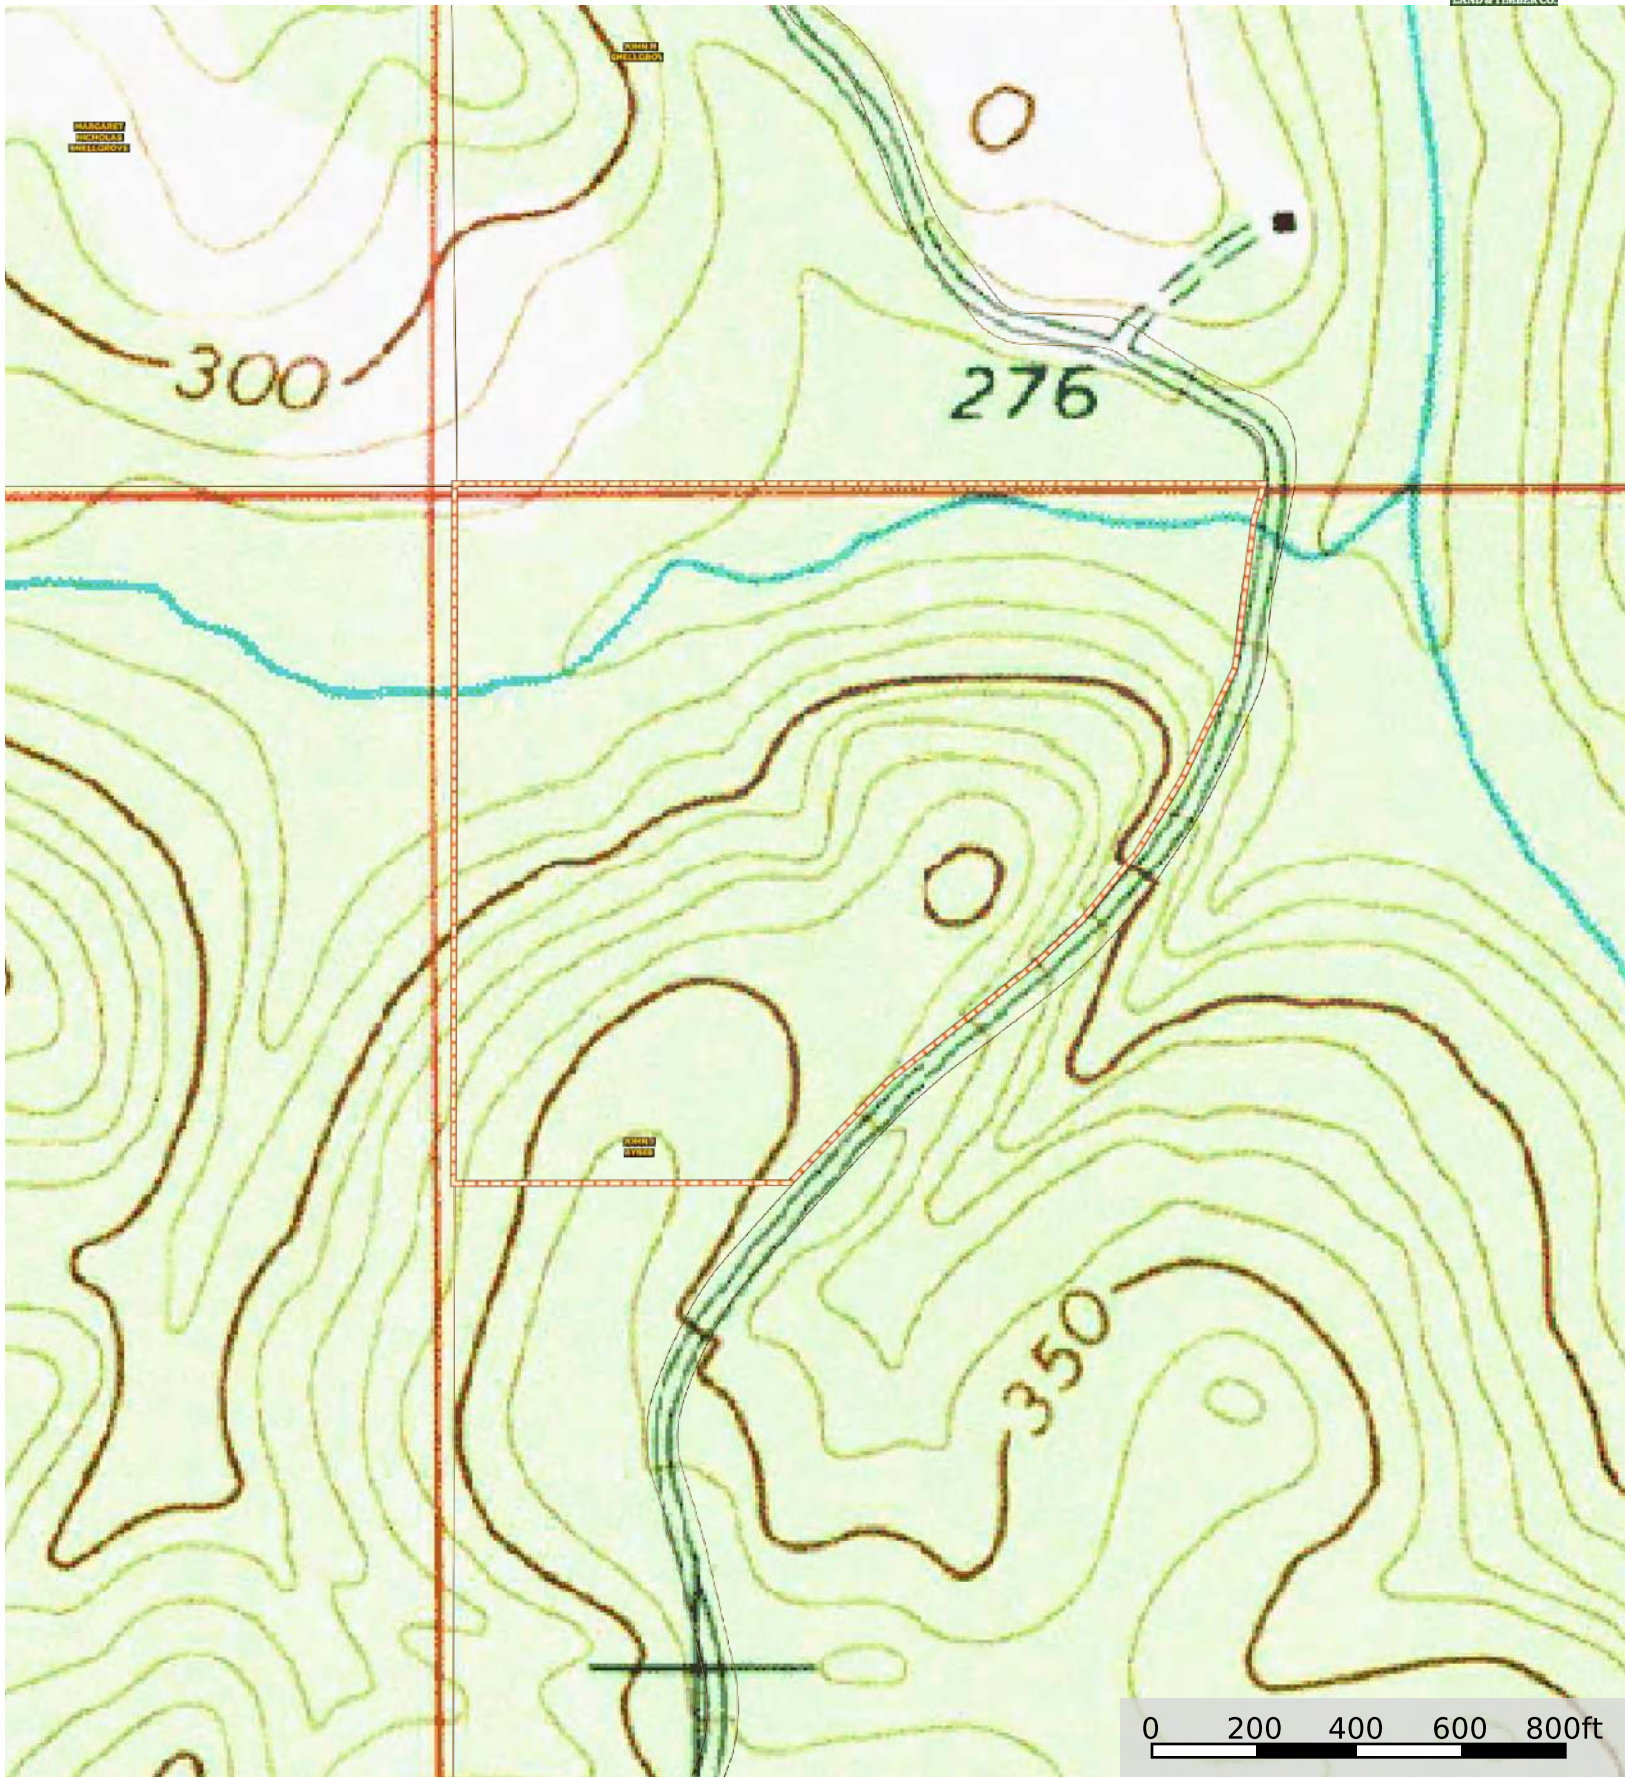

Beaver Pond Road Northwest

Monroe County, Alabama, 39 AC +/-

Primary Road Boundary 1