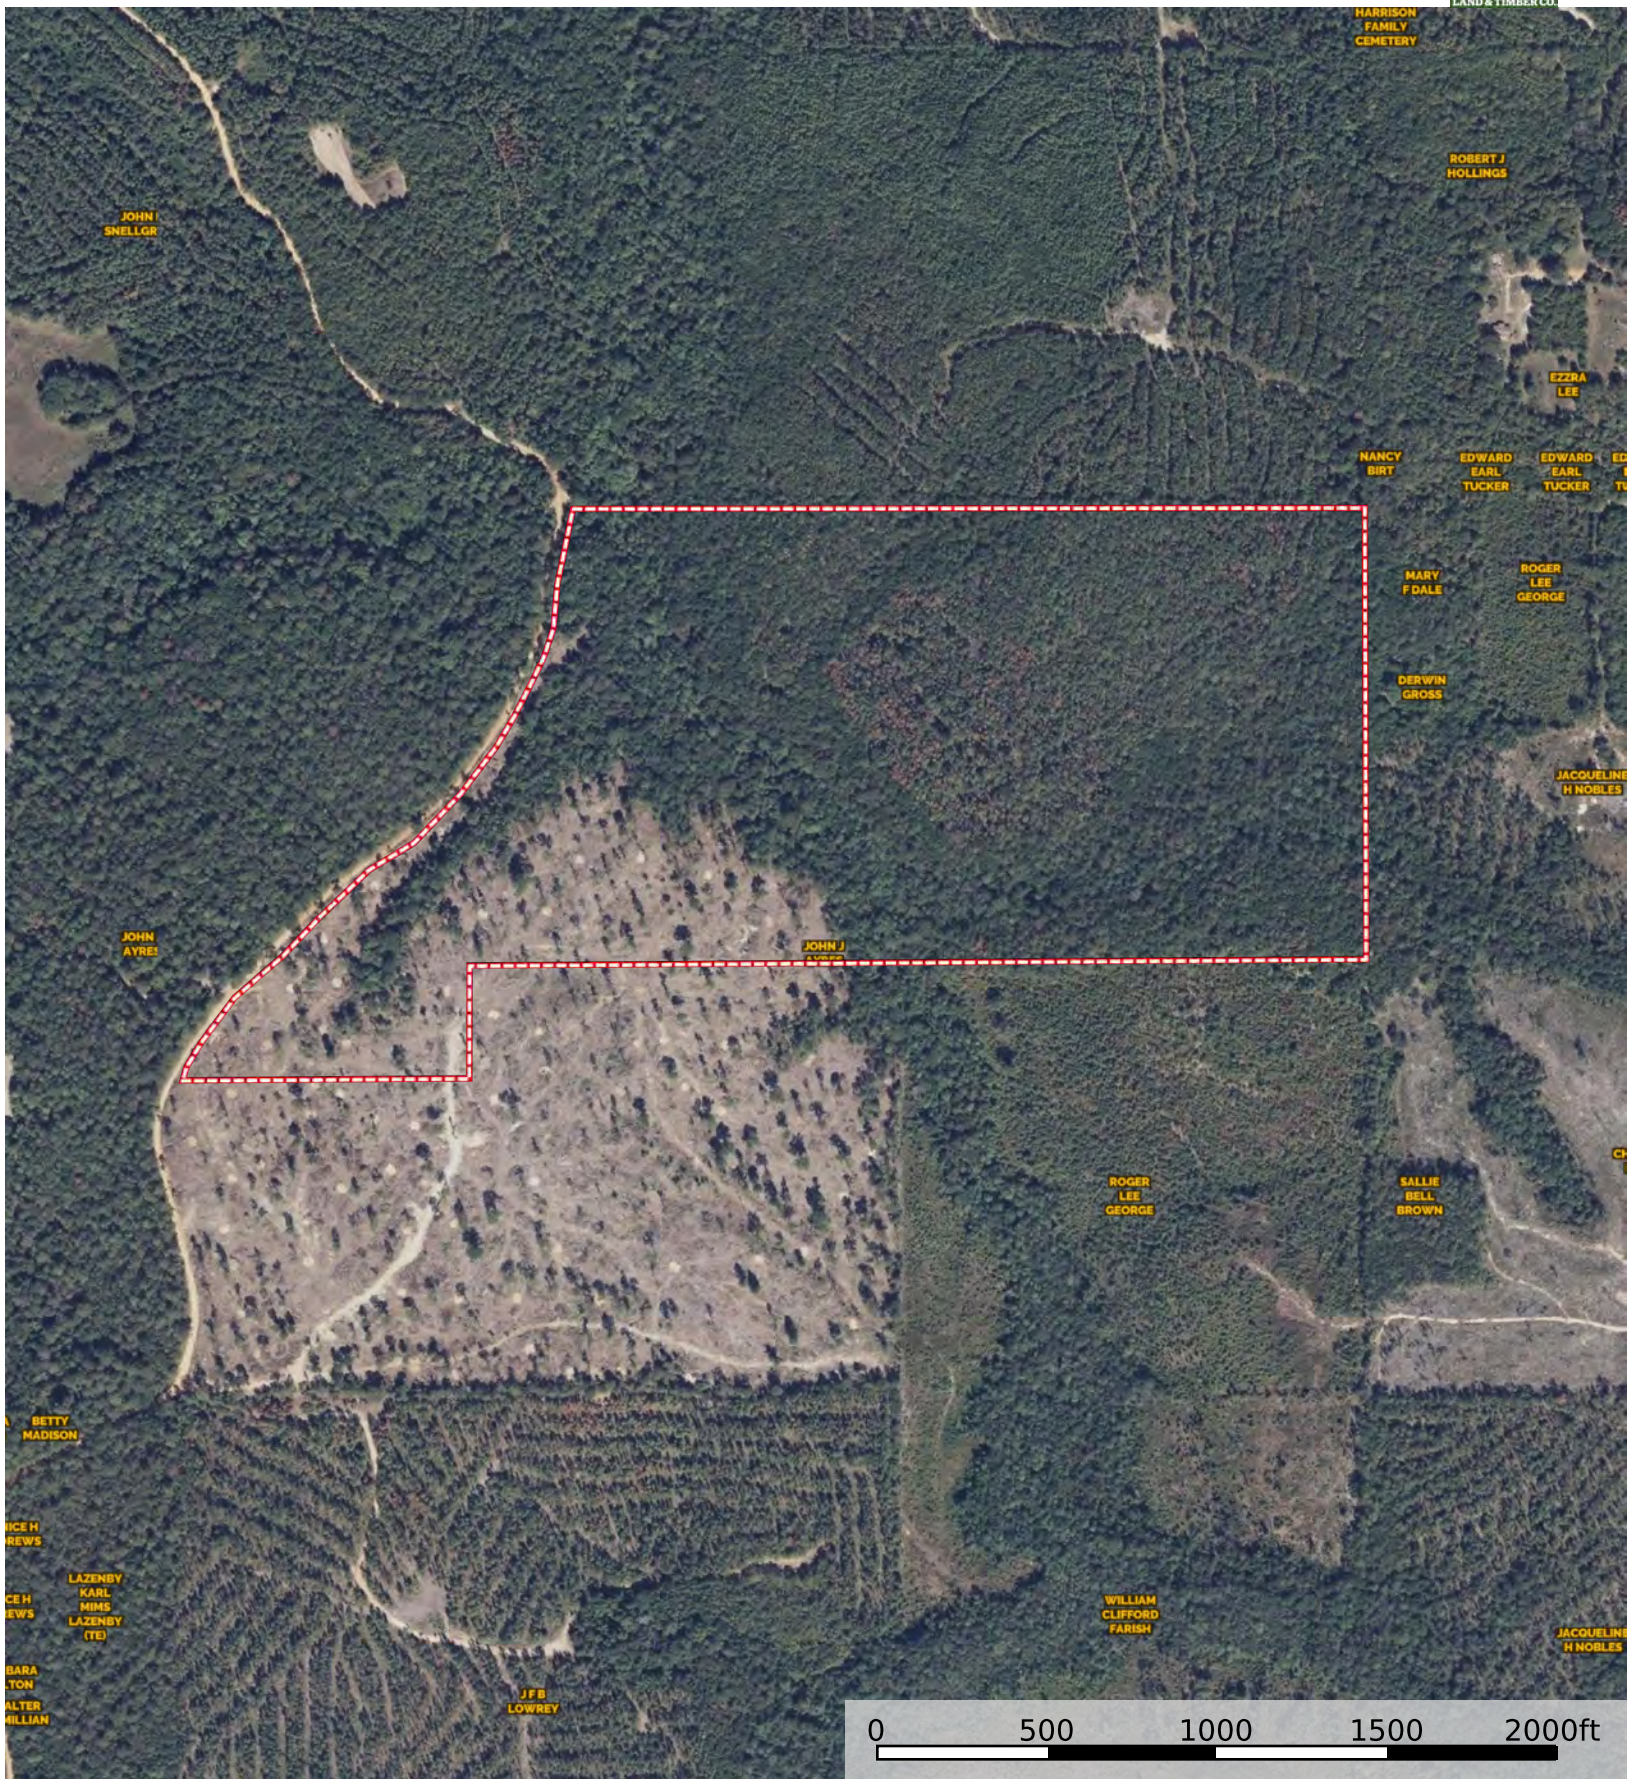

# Beaver Pond Road Northeast

Monroe County, Alabama, 87 AC +/-

Primary Road Boundary