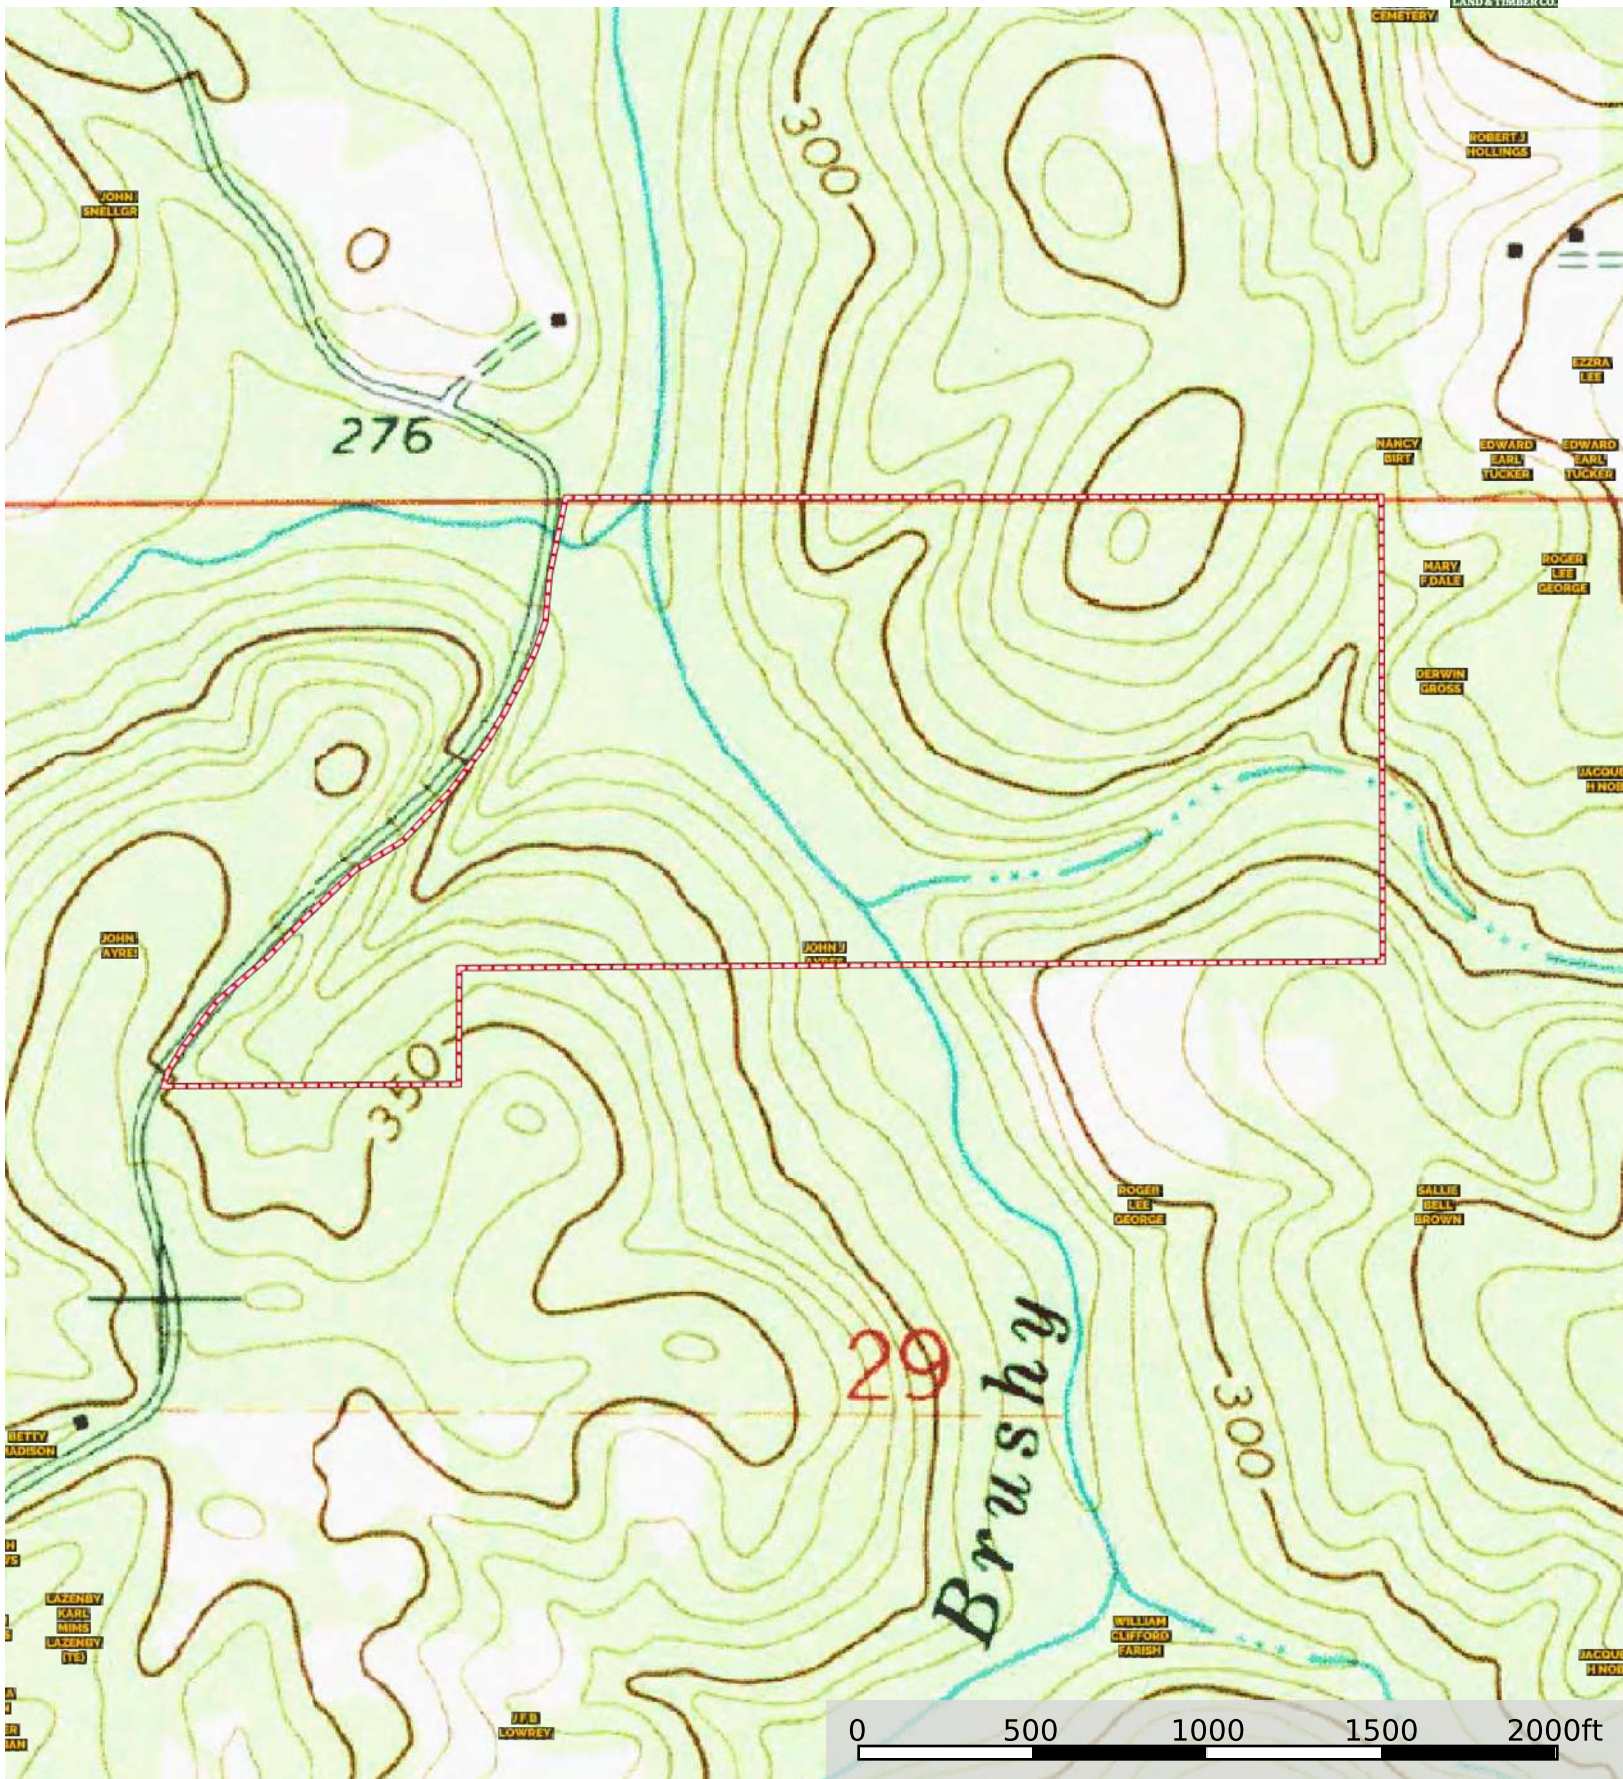

Beaver Pond Road Northeast

Monroe County, Alabama, 87 AC +/-

— Primary Road ▭ Boundary